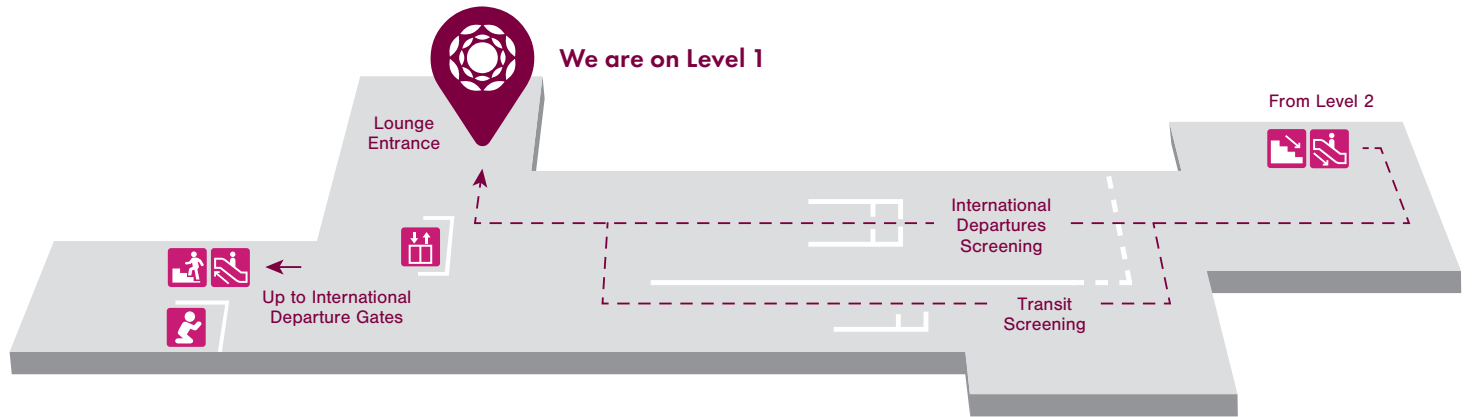

### Location

Level 1, International Departures, Terminal 1, Adelaide Airport.  
Turn right after international security screening and passport control.

Location map on next page.

# Plaza Premium Lounge (International Departures) Adelaide Airport (Airport Code: ADL)

### Level 1, International Departures Terminal 1, Adelaide Airport SA 5950

Airside - The lounge is located within the restricted area where departing passengers have cleared customs and passport control, and for transit passengers who have cleared transit customs and security control. Departure gates are located on Level 2. An onward boarding pass is required.