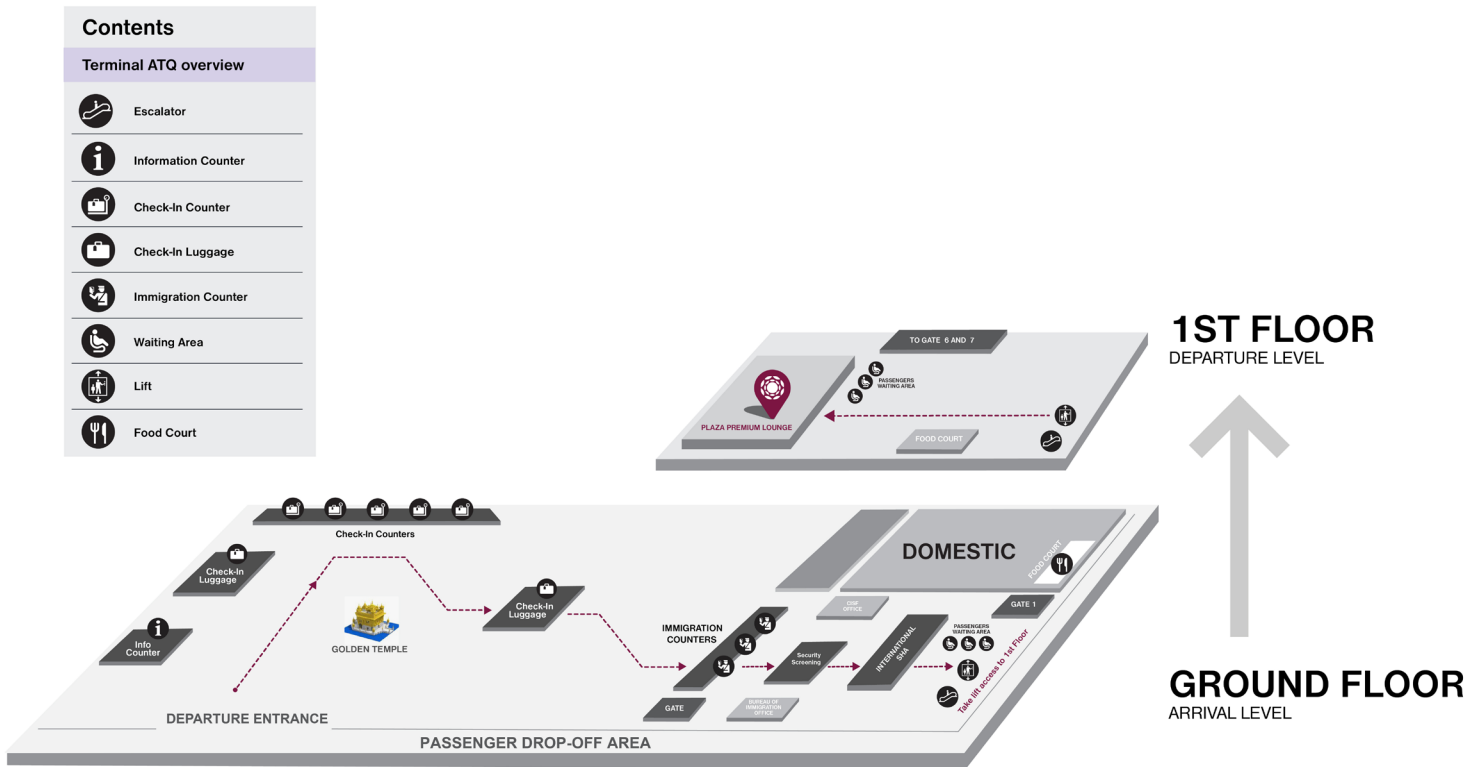

Plaza Premium Lounge (International Departures)

Sri Guru Ram Dass Jee International Airport, Amritsar (Airport Code: ATQ)

Address: Airside, After immigration and security, Opposite Gate 5 and 6, Level 1, Sri Guru Ram Dass Jee International Airport Amritsar

Airside - The lounge is located within the restricted area where passengers departing have cleared customs and passport control and for transit passengers who have cleared transit customs and security control. An onward flight boarding pass is required.