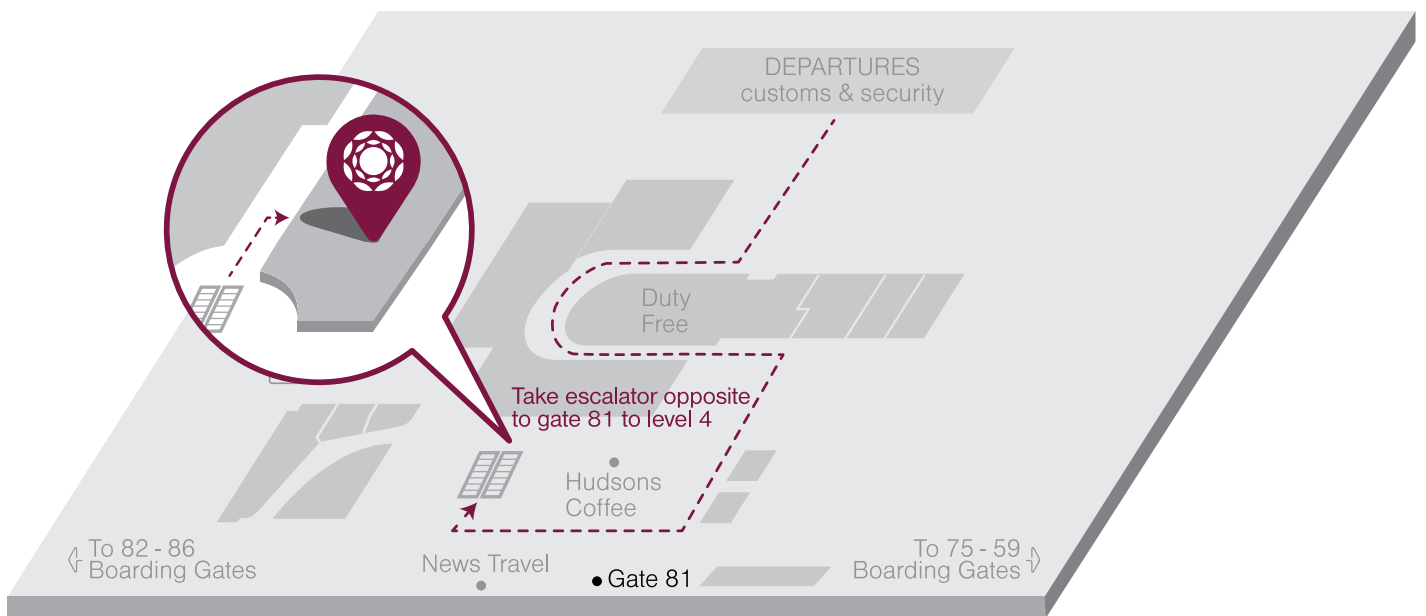

**PLAZA PREMIUM
LOUNGE**

Plaza Premium Lounge (International Departures) Brisbane Airport (Airport Code: BNE)

For information on operating hours click [here](#)

Services & Facilities

Food & Beverage

- Offers a wide array of dining delights
- Vegetarian option available
- Gluten Free option available
- Complimentary coffee and tea
- Complimentary selection of local and imported beers and wine

Book online: plazapremiumlounge.com

* Chargeable service. Please contact our lounge team for details.

^ Except those using Priority Pass for lounge access

Published on 19 October 2020

Join Smart Traveller Now

Plaza Premium Lounge (International Departures) Brisbane Airport (Airport Code: BNE)

Address: Level 4, International Airport, Airport Drive, Brisbane Airport QLD 4008 (Between Gate 81 and Gate 82)

Airside - The lounge is located within the restricted area where passengers departing have cleared customs and passport control and for transit passengers who have cleared transit customs and security control. An onward flight boarding pass is required.