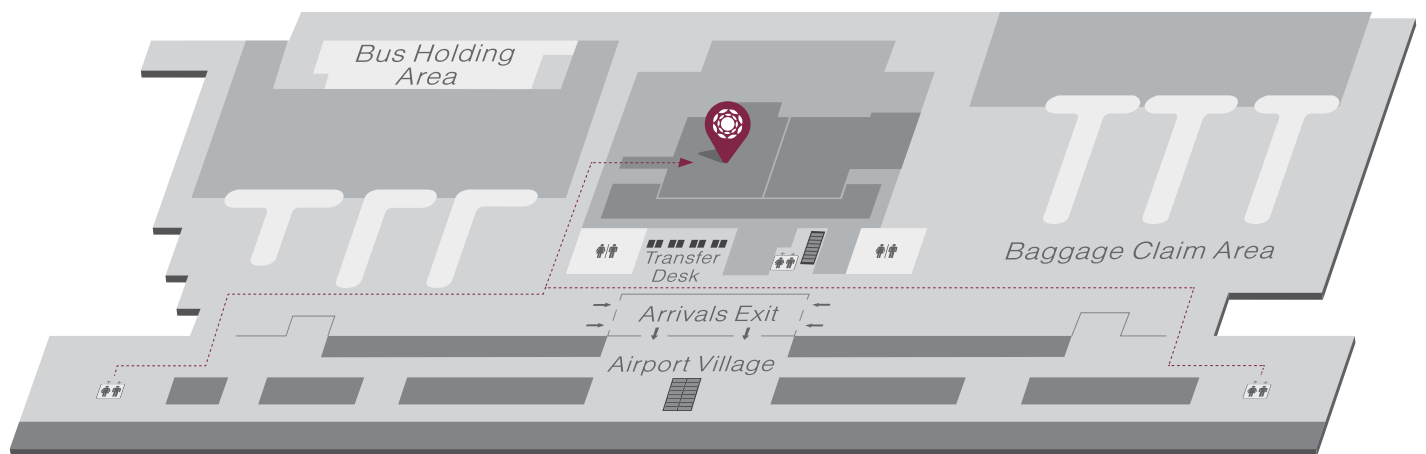

Location

Arrival Level, Terminal 1, Mactan Cebu International Airport (Near Gate 9)

Location map available on next page

Contact Us

Tel: +63 32 494 7817

Enquiry: cebdom@plaza-network.com

Book online: plazapremiumlounge.com

*Chargeable service. Please contact our lounge team for details.

Plaza Premium Lounge (Domestic, Arrival Terminal 1) Mactan-Cebu International Airport (Airport Code: CEB)

Address: Arrival Level, Terminal 1, Mactan Cebu International Airport (Near Gate 9)

Airside - The lounge is located within the restricted area where passengers departing have cleared customs and passport control and for transit passengers who have cleared transit customs and security control. An onward flight boarding pass is required.