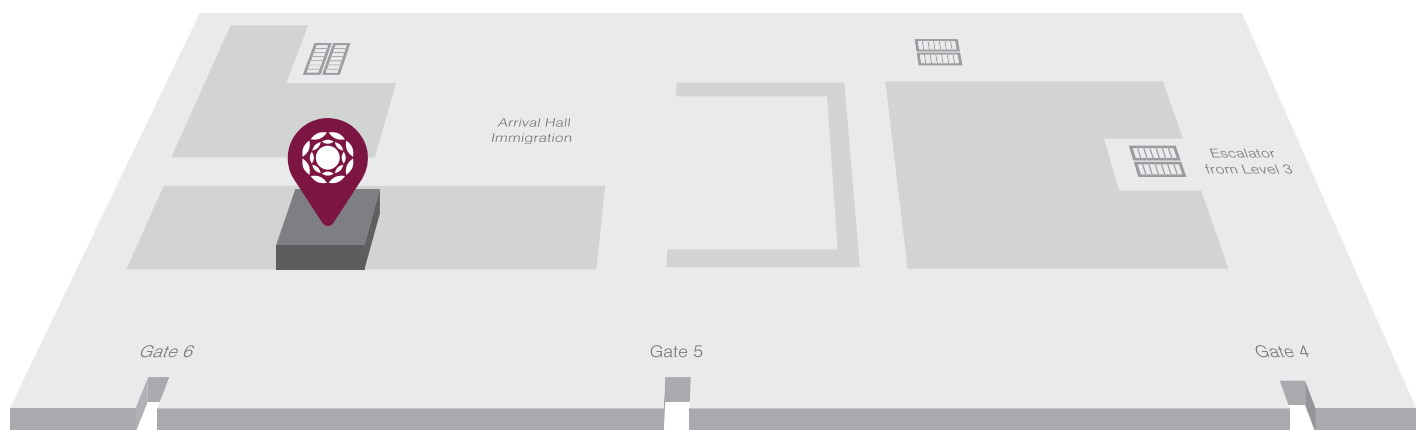

PLAZA PREMIUM LOUNGE

Plaza Premium Lounge (Domestic Departure) Kuching International Airport (Airport Code: KCH)

For information on operating hours click [here](#)

Services & Facilities

Food & Beverage

- Offers an array of dining delights from Asian to Continental cuisine
- Vegetarian options available
- Complimentary coffee, tea and soft drink
- House beer is available

Published on 21 September 2020

Join Smart Traveller Now

Plaza Premium Lounge (Domestic Departure) Kuching International Airport (Airport Code: KCH)

Address: L2A02 Level 2, Domestic Departure Level, Kuching International Airport (Near Gate 6)

Airside - The lounge is located within the restricted area where passengers departing have cleared customs and passport control and for transit passengers who have cleared transit customs and security control. An onward flight boarding pass is required.