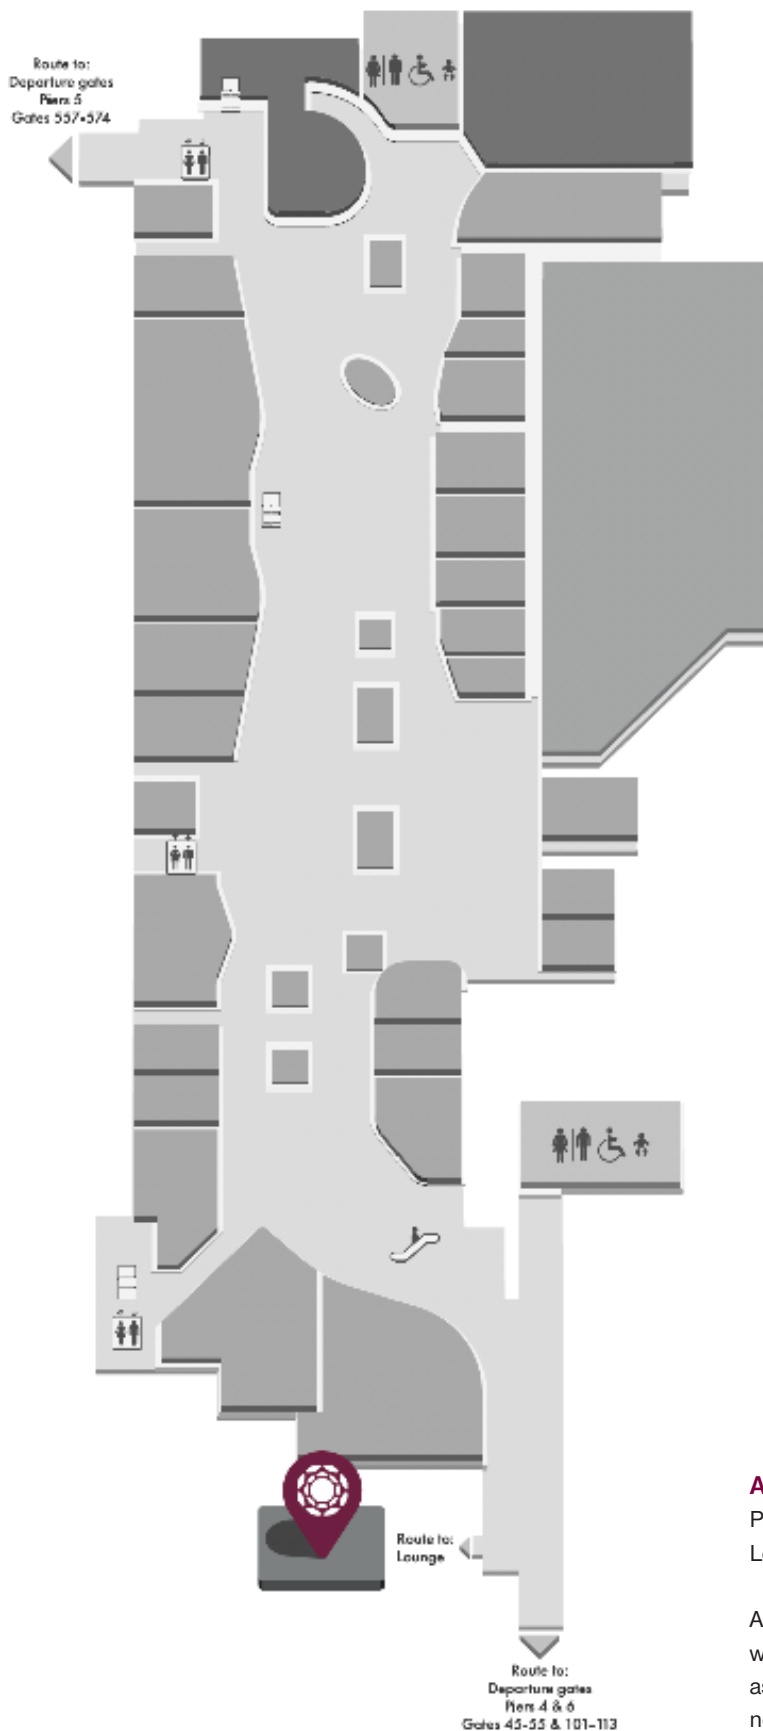

### Location

Plaza Premium Lounge,  
Departures, North Terminal,  
London Gatwick Airport,  
Horley, Gatwick, RH6 ONP

Location map available on next page

# Plaza Premium Lounge (Departures, North Terminal)

London Gatwick Airport (Airport Code: LGW)

## Address

Plaza Premium Lounge, Departures, North Terminal,  
London Gatwick Airport, Horley, Gatwick, RH6 ONP

Airside - The lounge is located within the restricted area where passengers departing have cleared customs as well as passport control and for arriving passengers who have not left the restricted area.