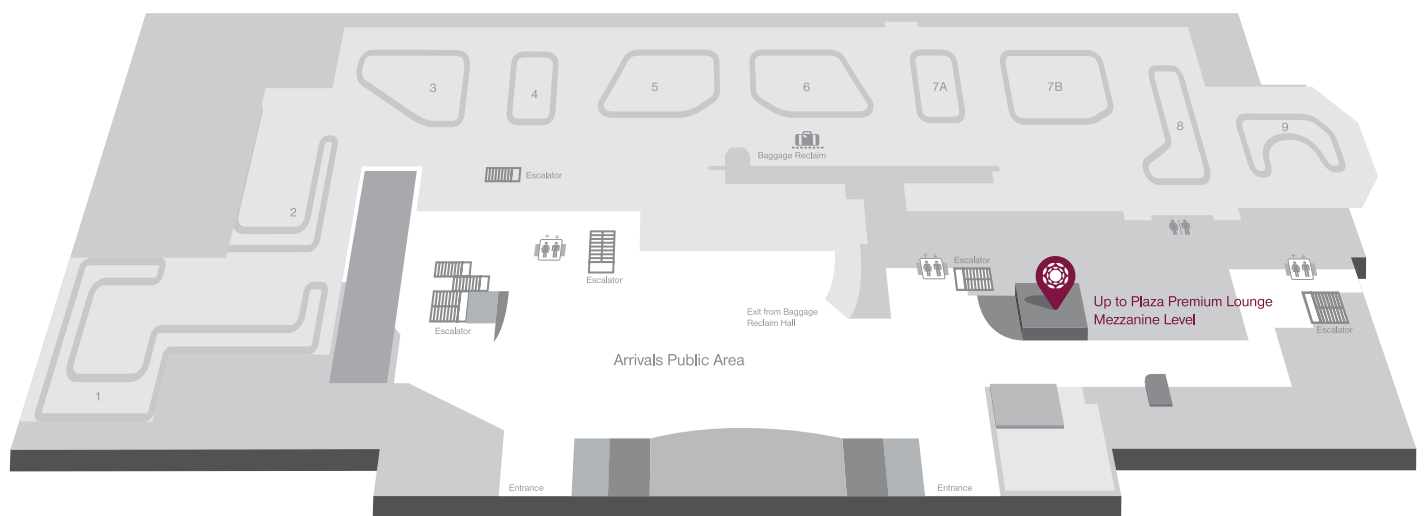

**PLAZA PREMIUM
LOUNGE**

Plaza Premium Lounge (Arrivals, Terminal 4) London Heathrow Airport (Airport Code: LHR)

For information on operating hours click [here](#)

Services & Facilities

Food & Beverage

- Offers an array of dining delights including European, Asian and Indian Cuisine
- Vegetarian options available
- Gluten-free options available (upon request)
- Complimentary coffee and tea
- Complimentary selection of house beer and house wine available
- Variety of beverage selection available*
- Premium Drinks*

- Accessible Washroom
- Baby Changing Station
- Computer station
- Flight information display
- Printing & photocopying*
- Wi-Fi
- Meeting Room*

Location

Mezzanine Level, Terminal 4 Arrivals, London Heathrow Airport

Join Smart Traveller Now

Plaza Premium Lounge (Arrivals, Terminal 4) London Heathrow Airport (Airport Code: LHR)

Address: Mezzanine Level, Terminal 4 Arrivals, London Heathrow Airport

Landside - The lounge is located within the non-restricted area prior to clearing passport control and for arriving passengers who have left the airport restricted area.