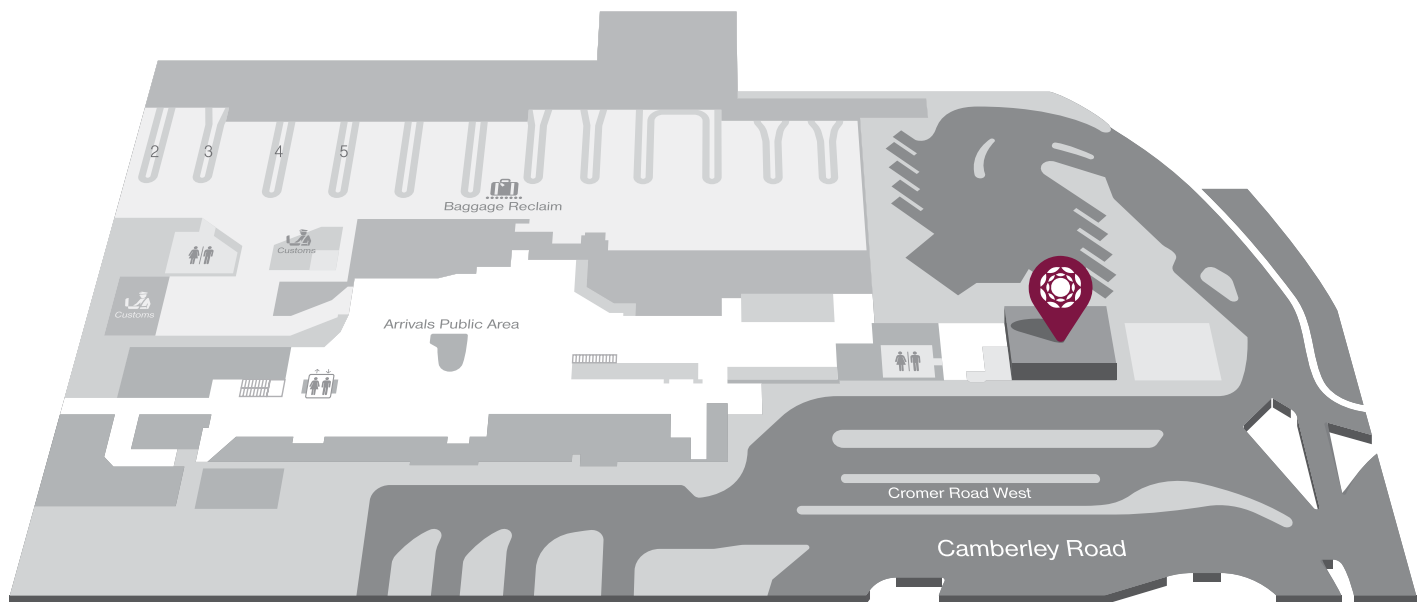

- Accessible Washroom
- Baby Changing Station
- Flight information display
- Printing & photocopying*
- Wi-Fi

Location

Ground Floor, Terminal 3 Arrivals, London Heathrow Airport, Nelson Road (Next to taxi ranks)

Join Smart Traveller Now

Plaza Premium Lounge (Arrivals, Terminal 3) London Heathrow Airport (Airport Code: LHR)

Address: Ground Floor, Terminal 3 Arrivals, London Heathrow Airport, Nelson Road (Next to taxi ranks)

Landside - The lounge is located within the non-restricted area prior to clearing passport control and for arriving passengers who have left the airport restricted area.