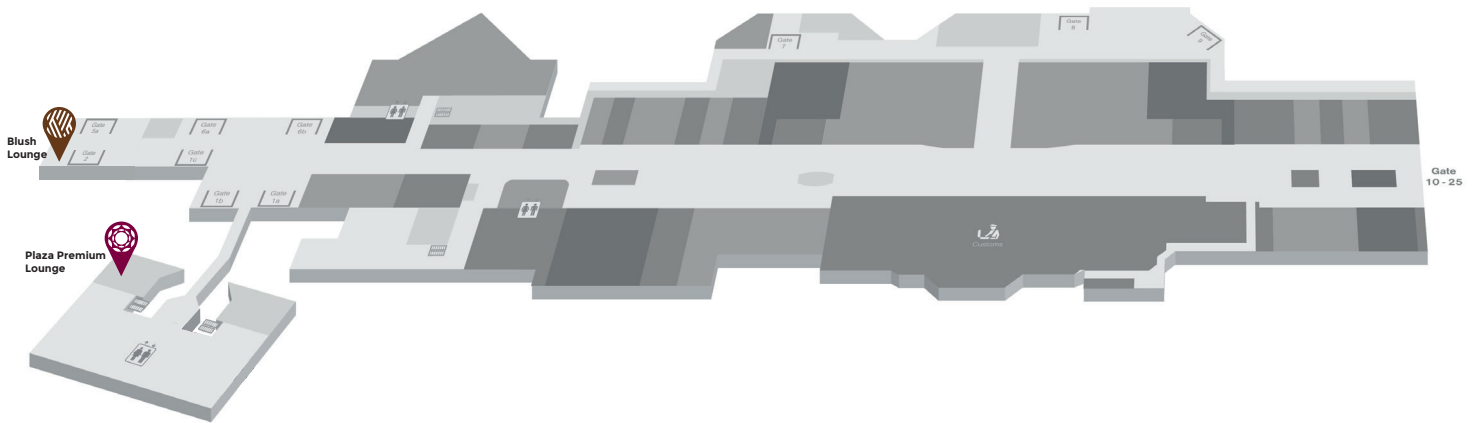

#### Location

Level 2, Terminal 4 Departures,  
London Heathrow Airport (Near Gate 2)

**Location map available on next page**

## Blush Lounge by Plaza Premium Group (Departures, Terminal 4) London Heathrow Airport (Airport Code: LHR)

**Address:** Level 2, Terminal 4 Departures, London Heathrow Airport (Near Gate 2)

**Airside:** The lounge is located within the restricted area where passengers departing have cleared customs and passport control and for transit passengers who have cleared transit customs and security control. An onward flight boarding pass is required.