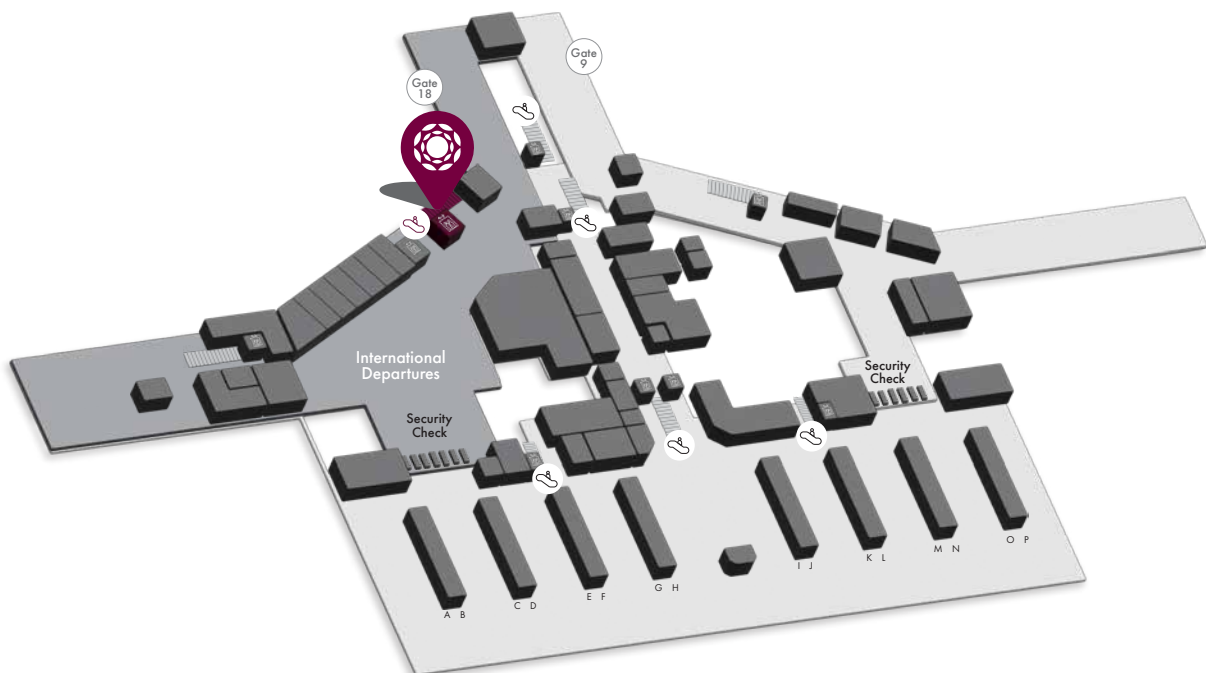

WHERE TO FIND US

**Next to Gate 18, 2/F, Terminal 1, International Departures,
Chubu Centrair International Airport, 1 Chome-1 Centrair, Tokoname, Aichi 479-0881, Japan**

Airside - The lounge is located within the restricted area where passengers departing have cleared customs as well as passport control and for arriving passengers who have not left the restricted area.

Contact

Tel: +81 569 38 1380

Enquiry: japan@plaza-network.com

Book online: plazapremiumlounge.com