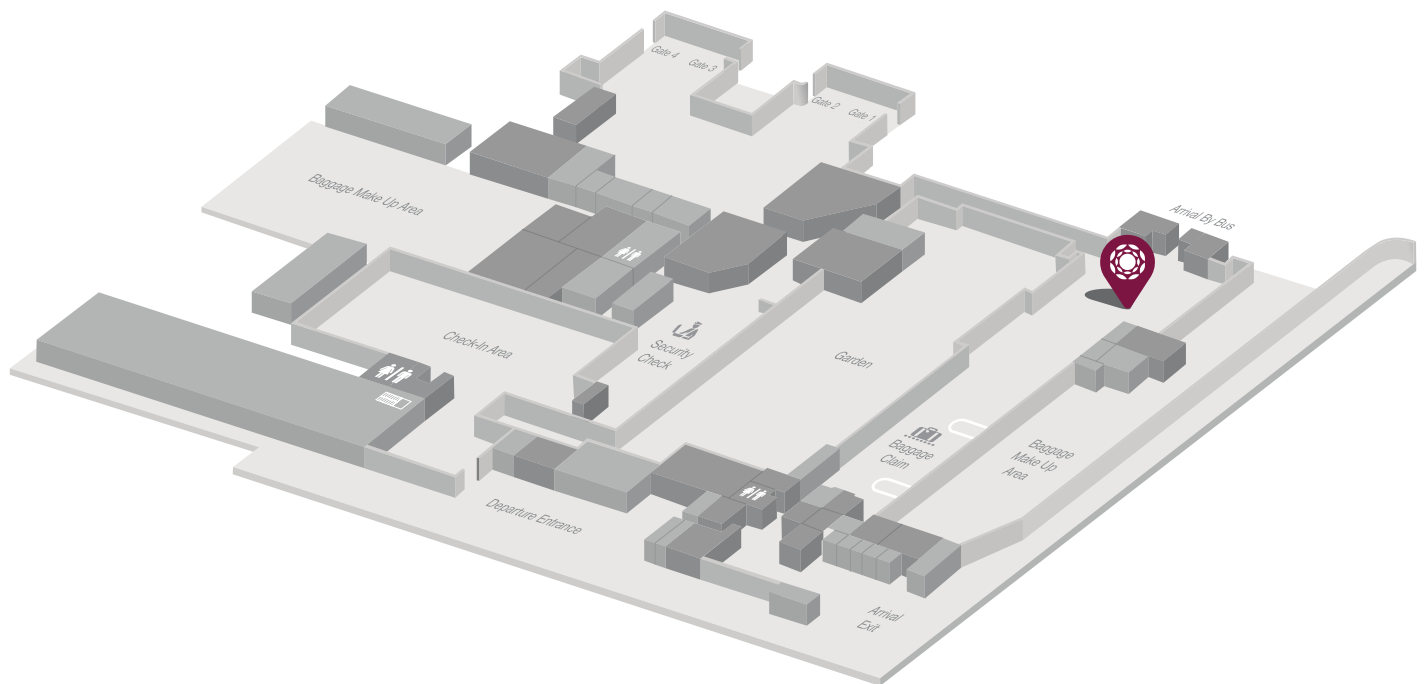

Location

International Departure Terminal, Siem Reap International Airport,
(Near Gate 1)

Location map available on next page

Contact Us

Tel: +855 63 962 378

Enquiry: cambodia@plaza-network.com

Book online: plazapremiumlounge.com

*Chargeable service. Please contact our lounge team for details.

^ Other beverages are chargeable.

Plaza Premium Lounge (International Departures) Siem Reap International Airport (Airport Code: REP)

Address: International Departure Terminal, Siem Reap International Airport, (Near Gate 1)

Airside - The lounge is located within the restricted area where passengers departing have cleared customs and passport control and for transit passengers who have cleared transit customs and security control. An onward flight boarding pass is required.