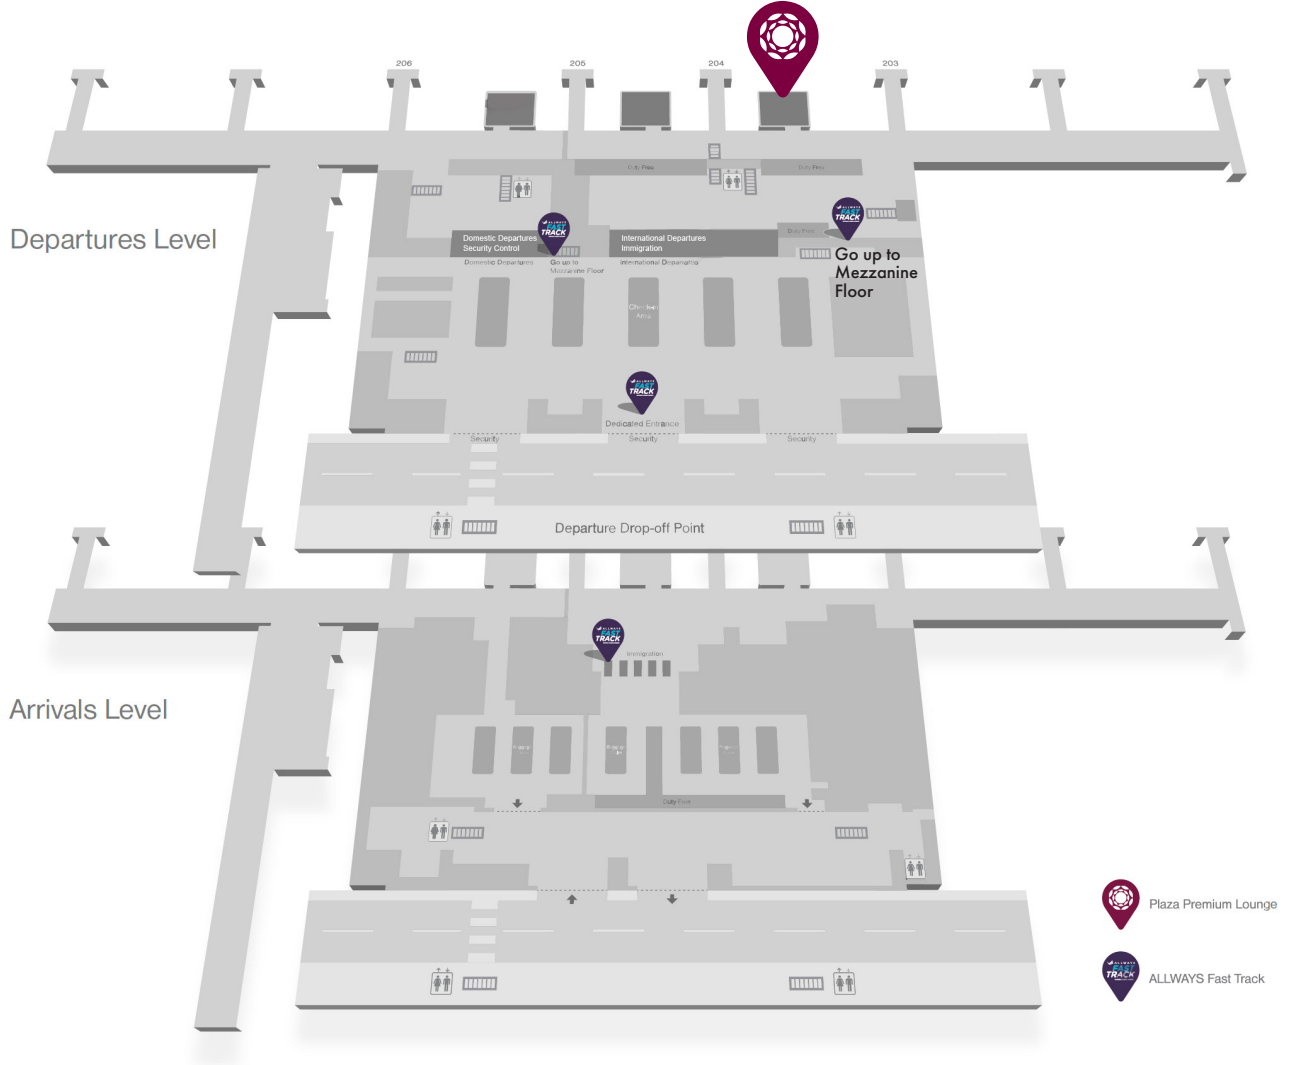

- Fast Track Service*
- Flight Information Display
- Meet & Greet Service*
- TV Channels
- Wi-Fi
- Wheelchair via airline arrangements

Location

International Departure Level, Istanbul Sabiha Gökçen International Airport, Turkey (Near Boarding Gate 204)

Published on 27 January 2023

Join Smart Traveller Now

Plaza Premium Marmara Lounge (International Departures) Istanbul Sabiha Gökçen International Airport (Airport Code: SAW)

International Departures,
Plaza Premium Marmara Lounge, Near Boarding Gate 204

Address: International Departure Level, Istanbul Sabiha Gökçen International Airport, Turkey (Near Boarding Gate 204)
Airside - The lounge is located within the restricted area where passengers departing have cleared security control.