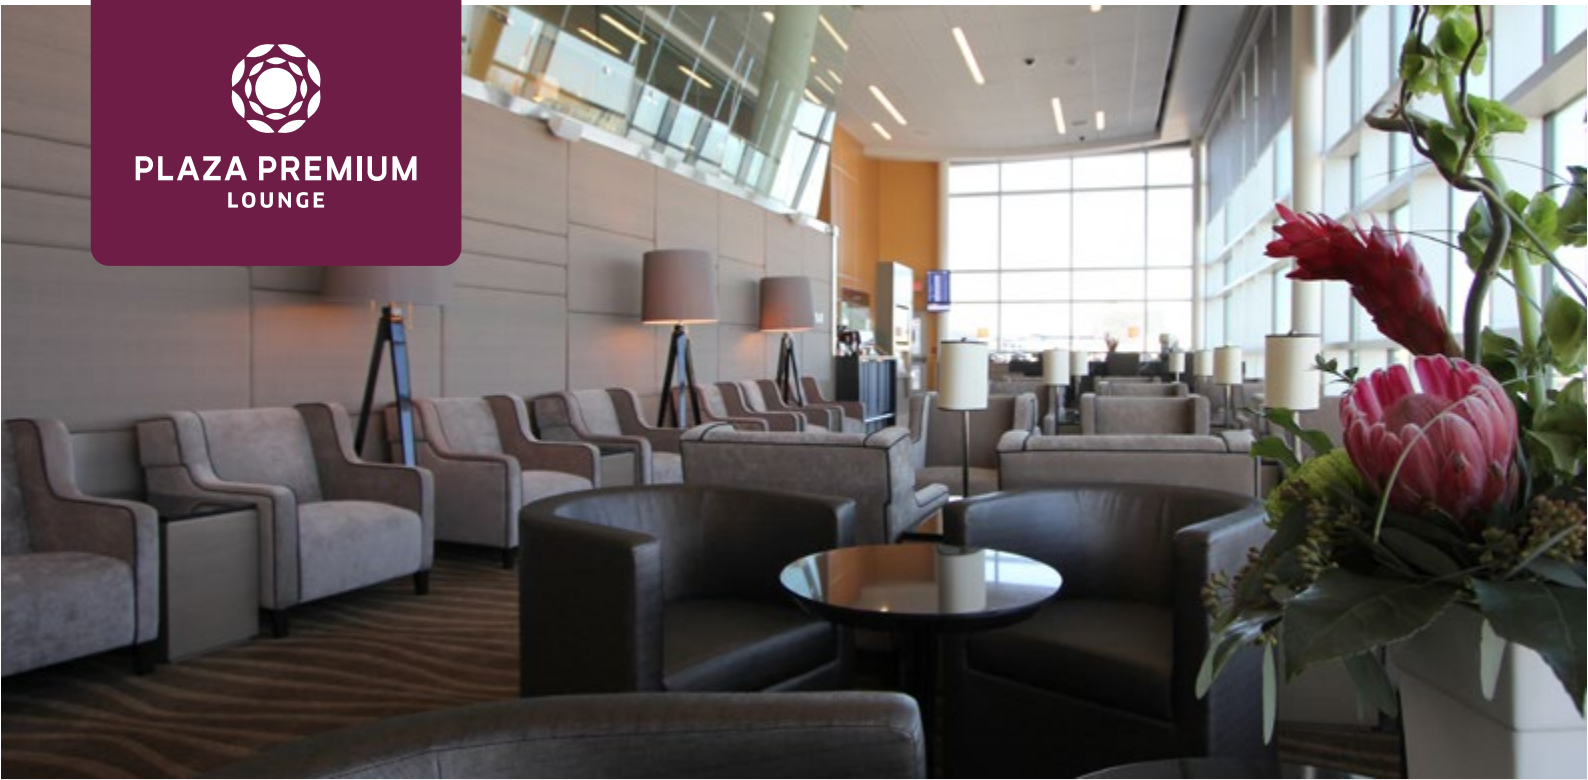

PLAZA PREMIUM LOUNGE

Plaza Premium Lounge (US Departures) Edmonton International Airport (Airport Code: YEG)

For information on operating hours click [here](#)

Services & Facilities

Food & Beverage

- Offers a wide array of dining delights including Asian and American cuisines
- Vegetarian options available (upon request)
- Gluten-free options available (upon request)
- Complimentary coffee, tea and soft drinks
- Complimentary selection of house beer and house wine available[^]
- Premium Drinks*

What's More

- Accessible washroom
- Baby changing station
- Computer station
- Electronic newspapers and magazines
- Flight information display
- Printing and photocopying*
- Wheelchair available (upon request)
- Wi-Fi