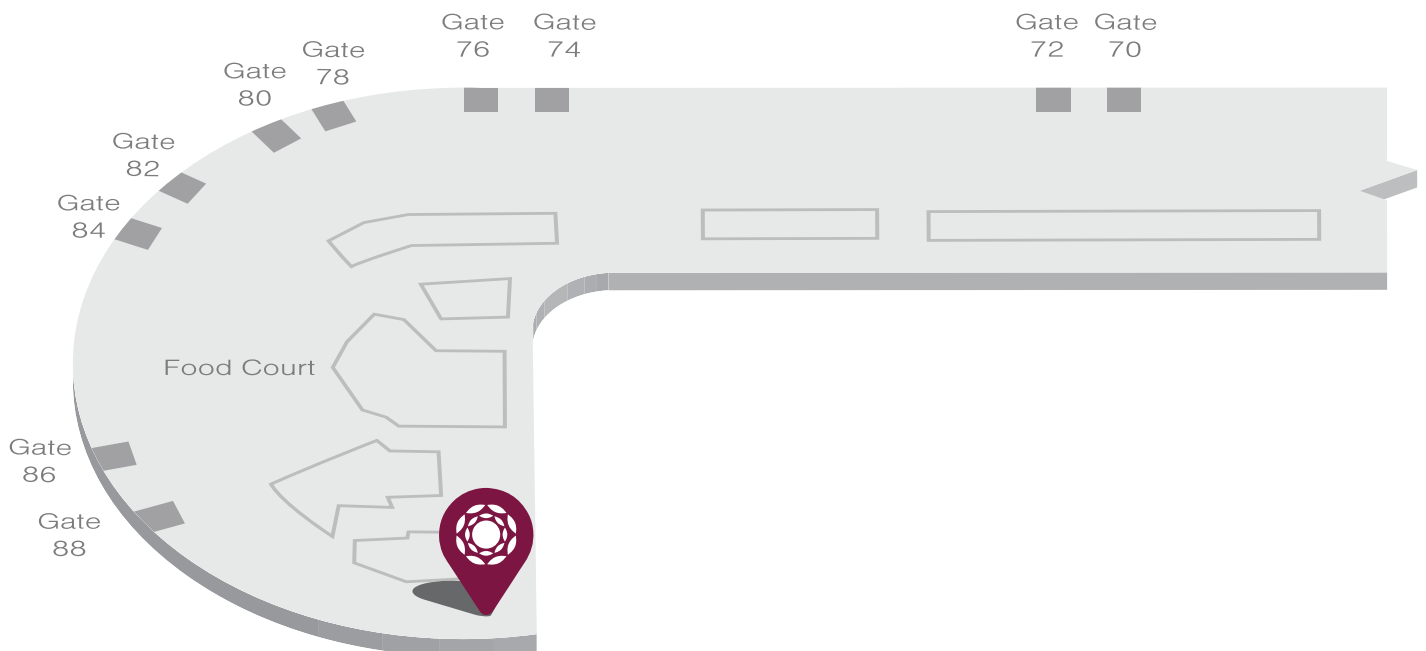

Location

US Transborder Departures, Edmonton International Airport, (Near Gate 88)

Location map available on next page

Contact Us

Tel: +1 780 890 0009

Enquiry: yegus@plaza-network.com

Book online: plazapremiumlounge.com

*Chargeable service. Please contact our lounge team for details.
[^]Other beverages are chargeable.

Plaza Premium Lounge (US Departures) Edmonton International Airport (Airport Code: YEG)

Address: US Transborder Departures, Edmonton International Airport, (Near Gate 88)

Airside - The lounge is located within the restricted area where passengers departing have cleared customs and passport control and for transit passengers who have cleared transit customs and security control. An onward flight boarding pass is required.