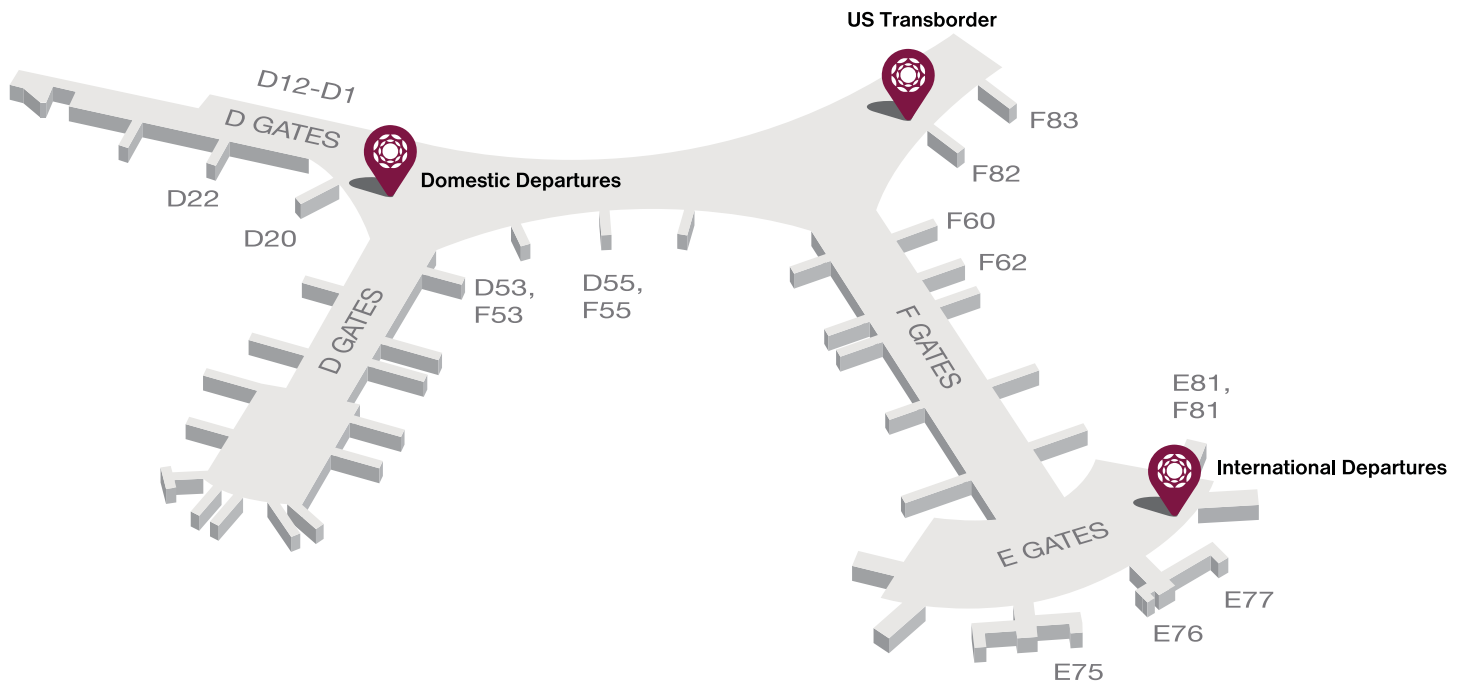

PLAZA PREMIUM LOUNGE

Plaza Premium Lounge (Domestic Departures, Terminal 1) Toronto Pearson International Airport (Airport Code: YYZ)

For information on operating hours click [here](#)

Services & Facilities

What's More

- Accessible Washroom
- Baby Changing Station
- Flight information display
- VIP Room*
- Printing and photocopying*
- Wheelchair available on request
- Wi-Fi

Location

Level 3, Domestic Departures Terminal 1, Toronto Pearson International Airport (Right After Security)

Plaza Premium Lounge (Domestic Departures, Terminal 1) Toronto Pearson International Airport (Airport Code: YYZ)

Address: Level 3, Domestic Departures Terminal 1, Toronto Pearson International Airport (Right After Security)

Airside - The lounge is located within the restricted area where passengers departing have cleared customs and passport control and for transit passengers who have cleared transit customs and security control. An onward flight boarding pass is required.