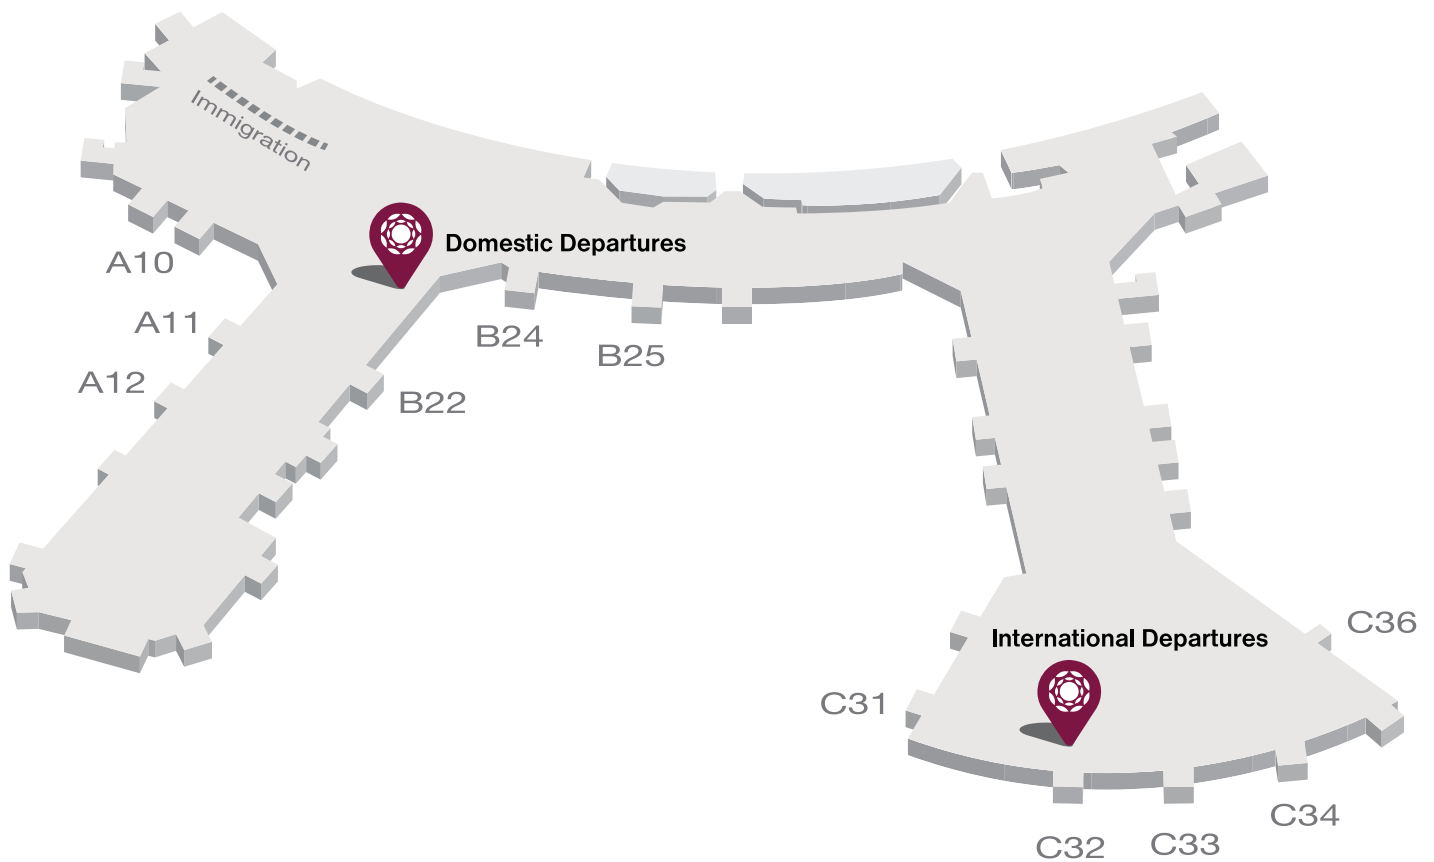

### Location

Level 3, International Departures, Toronto Pearson International Airport  
(Near Gate B22 & B24)

**Location map available on next page**

# Plaza Premium Lounge (Domestic Departures, Terminal 3) Toronto Pearson International Airport (Airport Code: YYZ)

**Address:** Level 3, International Departures, Toronto Pearson International Airport (Near Gate B22 & B24)

**Airside** - The lounge is located within the restricted area where passengers departing have cleared customs and passport control and for transit passengers who have cleared transit customs and security control. An onward flight boarding pass is required.