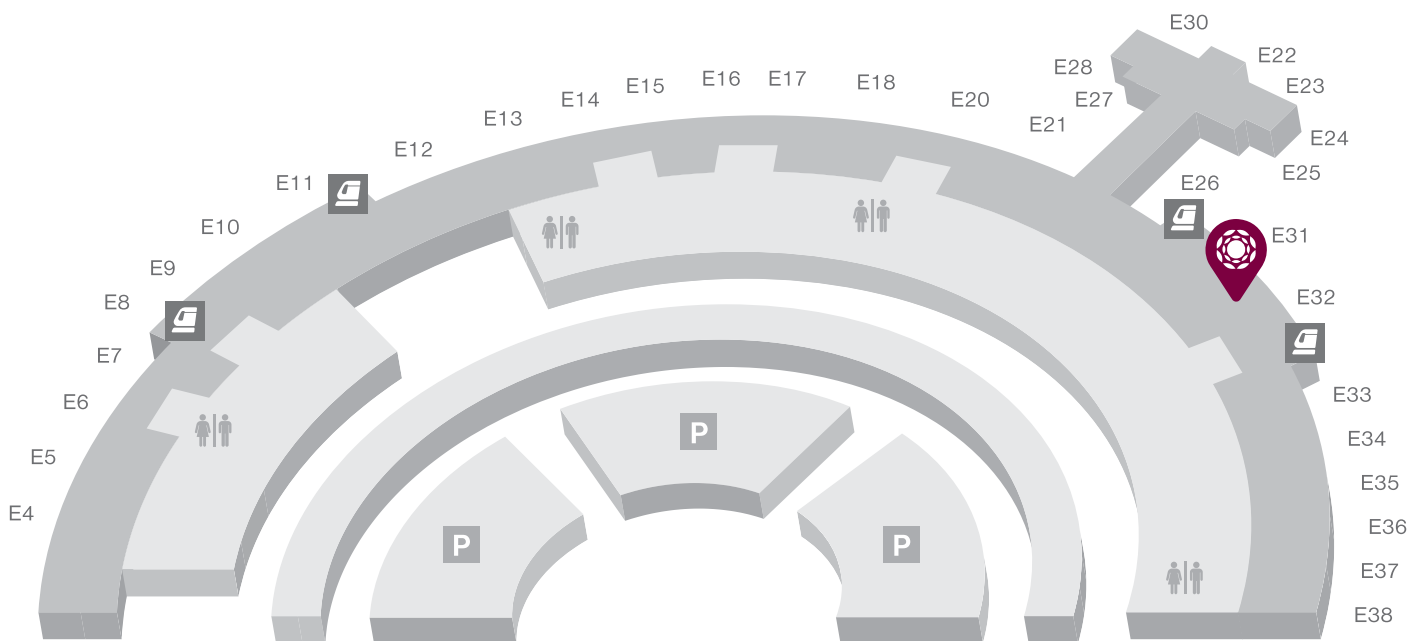

What's More

- Baggage storage during lounge visit only
- Flight information display
- Meeting area
- Electronic newspapers and magazines
- Wi-Fi
- Wheelchair seating available

Location

Terminal E, near Gate E31, Dallas Fort Worth International Airport

Published on 19 October 2020

Join Smart Traveller Now

Plaza Premium Lounge (Terminal E, Domestic Departures) Dallas Fort Worth International Airport (Airport Code: DFW)

Address: Terminal E, near Gate E31, Dallas Fort Worth International Airport

Airside - The lounge is located within the restricted area where passengers departing have cleared DFW Domestic security, or customs and passport control and for transit passengers who have cleared transit customs and security control. An onward flight boarding pass is required.