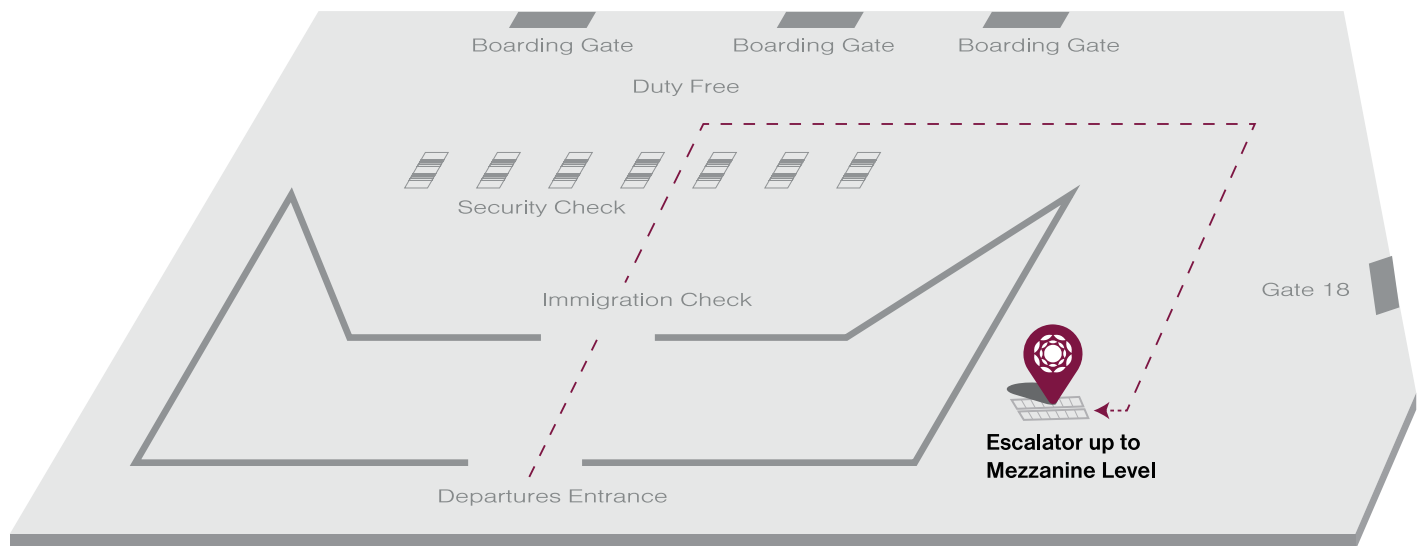

**PLAZA PREMIUM
LOUNGE**

Plaza Premium Lounge (Departures, Terminal 1) King Khalid International Airport (Airport Code: RUH)

For information on operating hours click [here](#)

Services & Facilities

Food & Beverage

Book online: plazapremiumlounge.com

*Chargeable service. Please contact our lounge team for details.

^ Other beverages are chargeable.

Published on 27 October 2021

Join Smart Traveller Now

Plaza Premium Lounge (Departures, Terminal 1) Riyadh King Khalid International Airport (Airport Code: RUH)

Address: International Departures, Mezzanine level, Terminal 1, Riyadh King Khalid International Airport

Airside - The lounge is located within the restricted area where passengers departing have cleared customs and passport control and for transit passengers who have cleared transit customs and security control. An onward flight boarding pass is required.